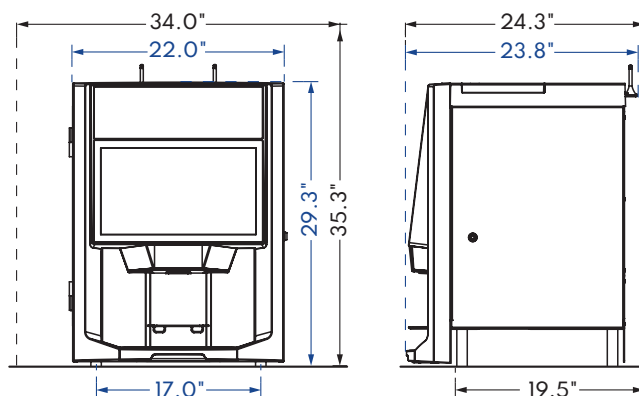

More Info

A brand of
EVOKA
GROUP

*Requires an ice machine